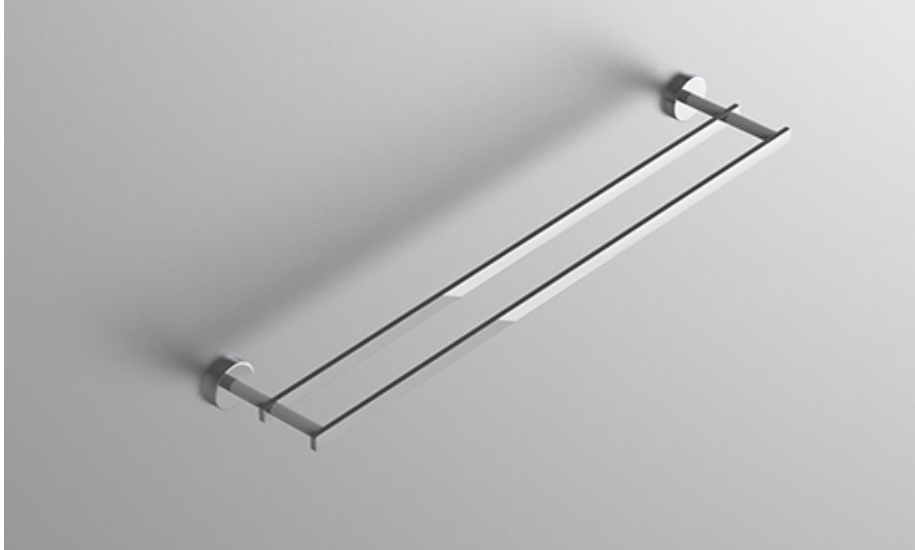

neelnox

LET
THERE
BE **DESIGN.**

FEATURES

- Premium 304 Grade Stainless Steel
- Solid Mount Construction
- Concealed Installation Hardware
- State of the art wall anchors included for installation on Dry wall or Tile

COLLECTION FOREST

TOWEL BAR

Model	Product	Finishes Available
FRS-TWB24-D	Towel Bar	Multiple finishes available. Over 23 finishes to choose from.

FINISHES			
	Polished (-P)	Antique Copper (-ACOP)	Polished Gold (-PGLD)
	Brushed (-B)	Polished Brass (-PBRS)	Brushed Copper (-BCOP)
	Brushed Gold (-BGLD)	Matte White (-WHT)	Brushed Rose Gold (-BRGD)
	Matte Black (-BLK)	Brushed Modern Bronze (-BMBRZ)	Brushed Black (-BRBLK)
	Oil Rubbed Bronze (-ORB)	Glossy White (-GWHT)	Polished Black (-PBLK)
	Brushed Brass (-BBRS)	Polished Rose Gold (-PRGD)	Antique Nickel (-ANKL)
	Brushed Bronze (-BBRZ)	Unlacquered Brass (-UBRS)	Black Nickel (-NKBL)
	Antique Brass (-ABRS)	Polished Nickel (-PNKL)	

Dimension in inches

FRONT

TOP

SIDE

NOTE: Dimensions subject to change without notice.