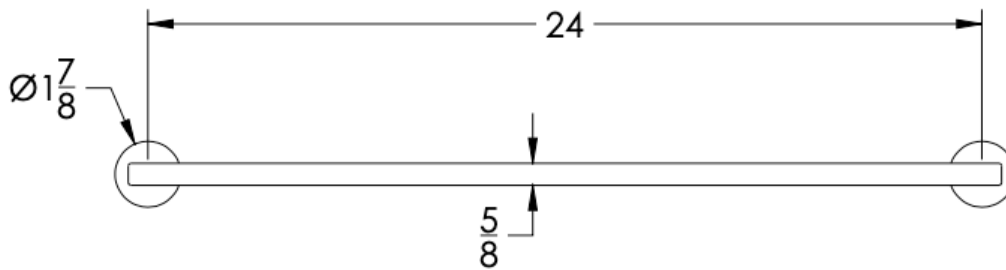

neelnox

LET
THERE
BE **DESIGN.**

FEATURES

- Premium 304 Grade Stainless Steel
- Solid Mount Construction
- Concealed Installation Hardware
- State of the art wall anchors included for installation on Dry wall or Tile

Dimension in inches

FRONT

TOP

SIDE

NOTE: Dimensions subject to change without notice.